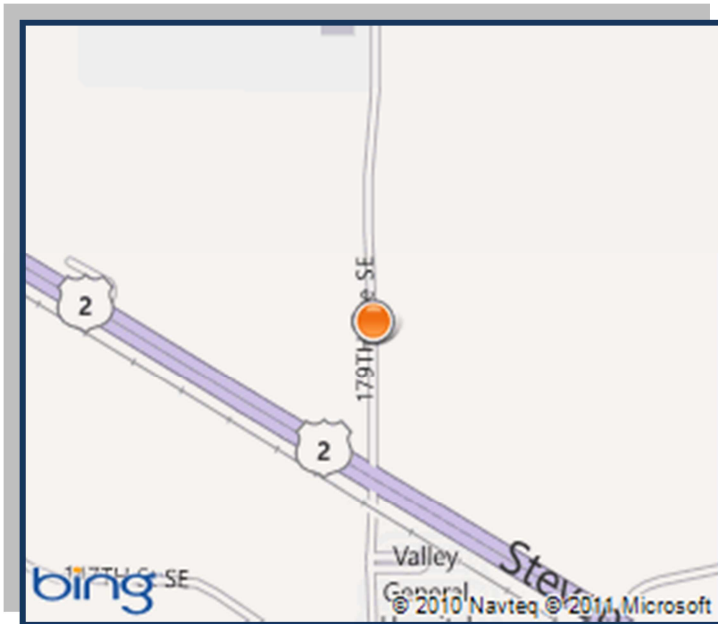

**TBA classes are limited to space available. There must be a minimum of 2 entries.
Classes will be chosen on a "First come, First serve" basis.
(confirmed in writing with entry fees) plus a $50 sponsorship.
Please let us know ASAP if a particular time slot is requested.**

$20	(104)	Arabian Country English Pleasure – JTR
$25	(130)	Arabian Country English Driving
$25	(190)	Arabian Western Pleasure – Maiden Horse
$25	(192)	Arabian Western PL. - AOTS
$25	(292)	HA/AA Western PL - AOTS
$25	(540)	HA/AA Country English Pleasure – Novice Horse
$25	(561)	HA/AA Country English Driving
$25	(622)	Arabian Hunter PL – AOTS
$25	(665)	HA/AA Reining – Novice Rider - ATR
$25	(735)	HA/AA Hunter PI - AOTS
$25	(754)	HA/AA English Show Hack – Novice Horse

DRIVING DIRECTIONS TO THE EVERGREEN STATE FAIRGROUNDS

Street & Mailing Address for the Evergreen State Fairgrounds

Evergreen State Fairgrounds
14405 179th Ave SE
Monroe, WA 98272

FROM SOUTH: I-5 North then merge onto I-405 N via exit 154 toward Renton and Bellevue. Merge onto WA 522 East via Exit 23 toward US 2 to Woodinville/Wenatchee. Turn right onto US 2. Turn right onto 179th Ave SE. Trailer entrance is approximately .3 mile on right.

FROM NORTH: I-5 South to Seattle then merge onto I-405 S via exit 182 to Bellevue/Renton. Merge onto WA522 East via Exit 23A toward WA 202/Monroe/Wenatchee. Turn right onto US 2/Stevens Pass Hwy. Turn right onto 179th Ave SE. Trailer entrance is approximately .3 mile on right.

HOW TO ACCESS SHOW RULES ON LINE:

USEF website: www.USEF.org

Left side menu ◦ Rules & Regulations, Rulebook, Rulebook again, 2012 rulebook, General Rules and Chapters . . .

AHA website: www.ArabianHorses.org

Top menu ◦ Competitions (drop down menu)

Then AHA handbook

Chapter 11 for qualifying shows